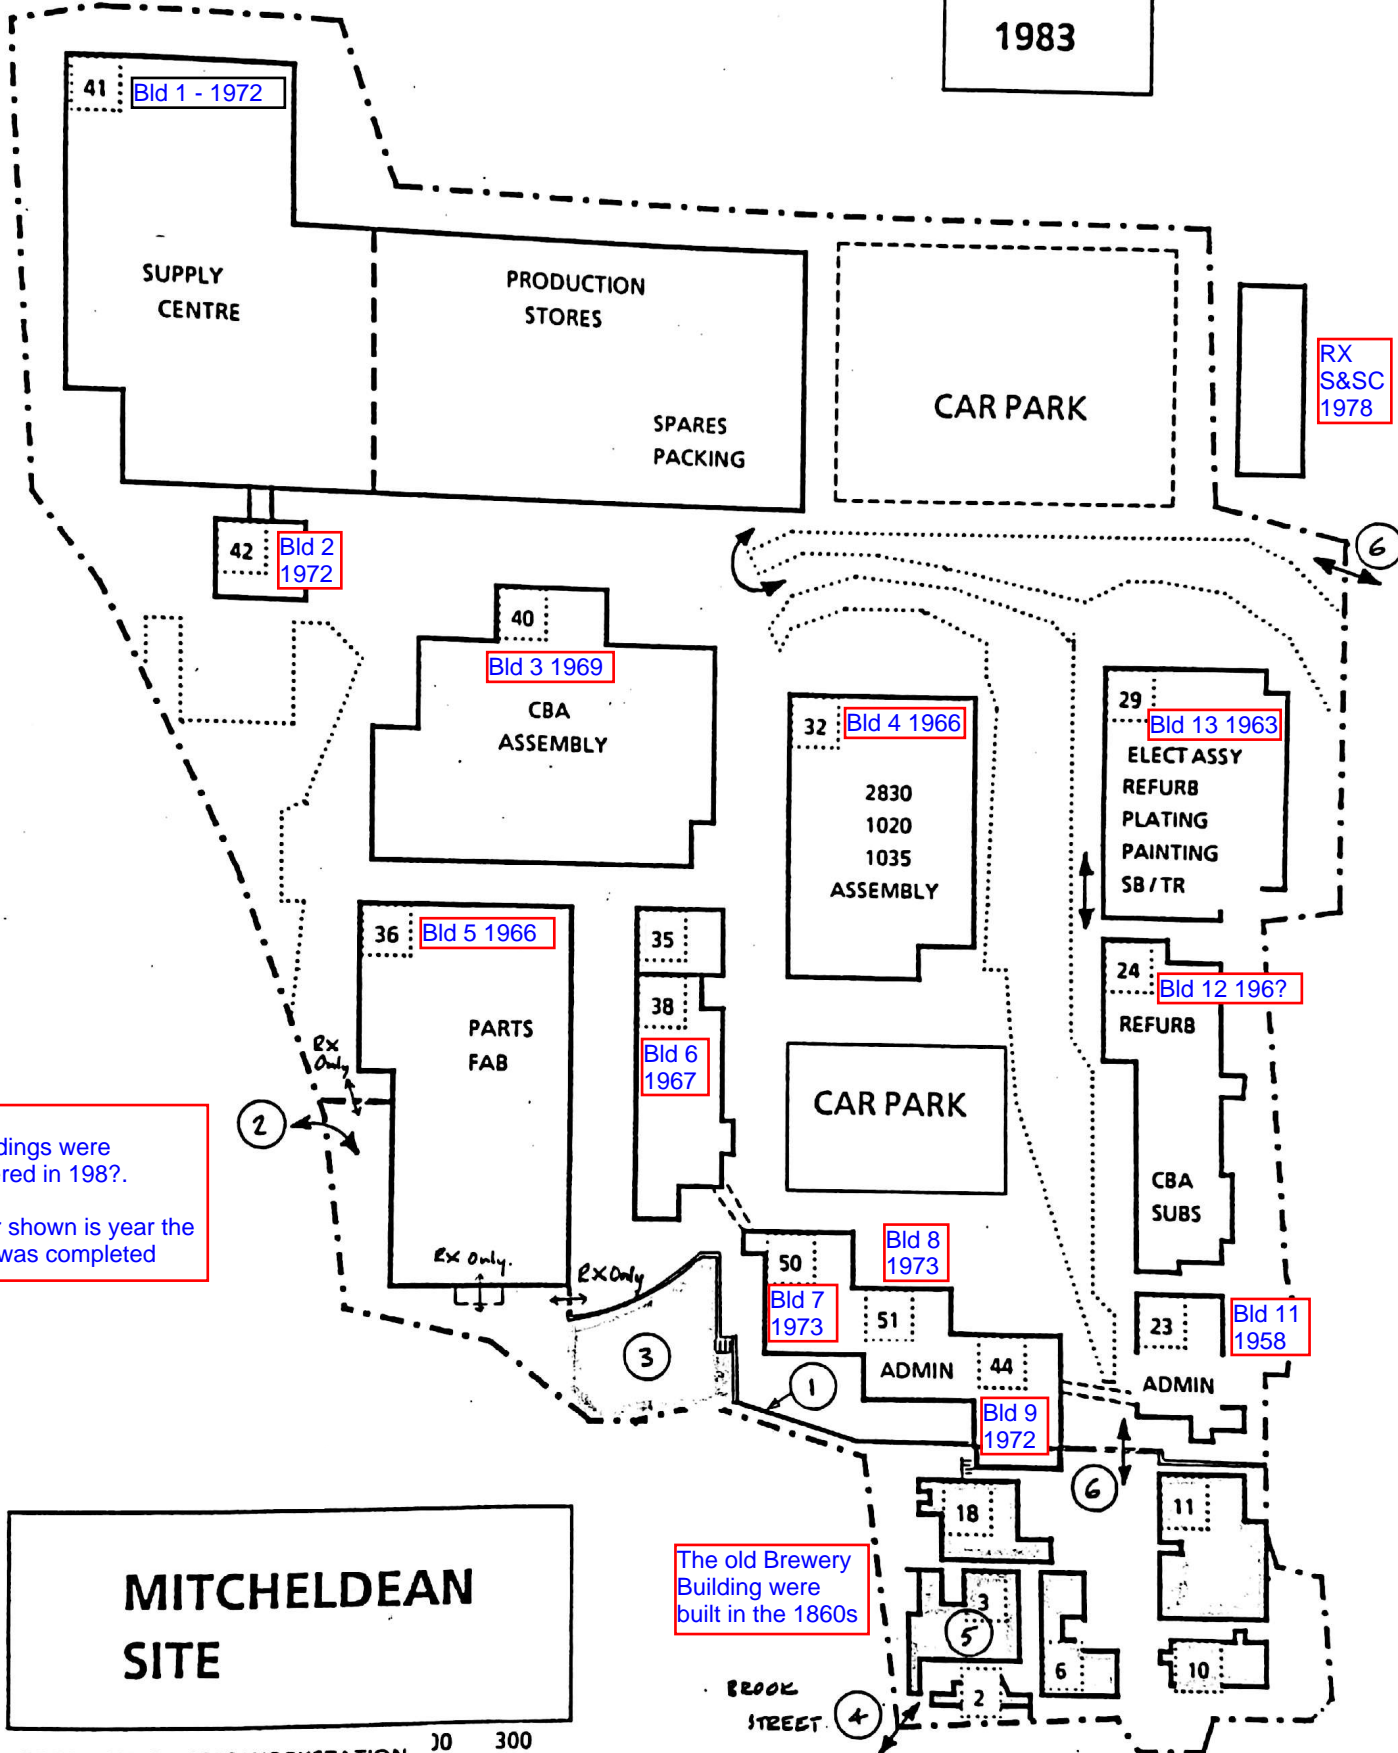

RANK XEROX

1983

Note:
 Site Buildings were renumbered in 1983.
 The year shown is year the building was completed

The old Brewery Building were built in the 1860s

MITCHELDEAN SITE